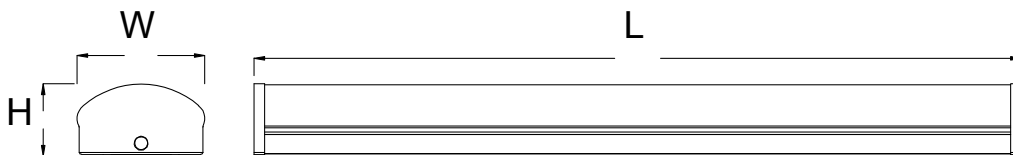

Model	L	W	H
WL2	23.6in	7.18in	4.05in
WL4	46.2in	7.08in	4.05in
WL8	92.4in	7.08in	4.05in