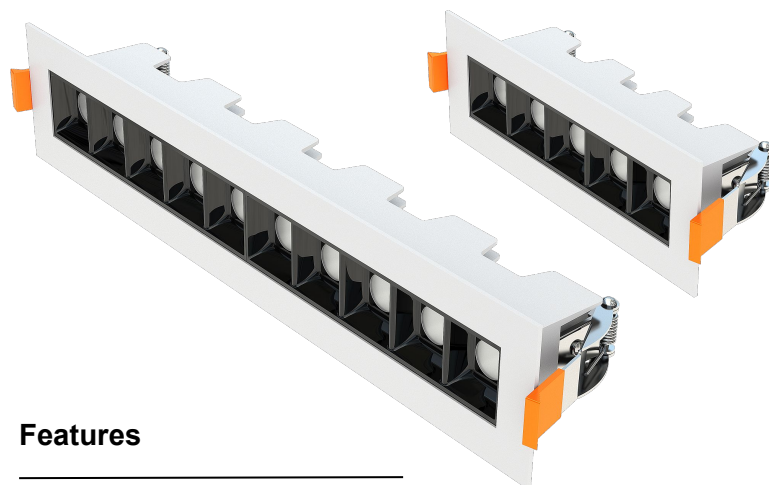

The Aurora Series represents a sophisticated evolution in architectural illumination, offering a modular approach to modern lighting with both 5-head (9W) and 10-head (18W) configurations. Designed for seamless integration, the series is available in both a refined wide-trim for easy installation and a minimalist trimless version for a perfectly flush, high-end ceiling finish. Engineered for visual comfort, each unit features an innovative black anti-glare screen and fixed precision reflectors that provide superior luminance control and exact light distribution. Built from high-conductivity die-cast aluminum for optimal thermal management, the Aurora Series delivers a brilliant 1350-lumen output (10-head) at a professional-grade CRI 90+, balancing classic minimalist aesthetics with high-performance energy efficiency.

Aurora Linear Downlight

Technical Specification

Wattage	10w - 5 Head 18w - 10 Head
LPW	75
CCT	2700K,3000K,3500K,4000K,5000K 5CCT Selectable
CRI	90+ CRI
Dimming	Triac
Size	5 and 10 Head Options Available
Rating	Wet Location

Features

- Configurations: Modular 5-head or 10-head linear arrays.
- Mounting: Choice of Trimmed (labor-saving) or Trimless (seamless architectural) profiles.
- Optics: Fixed high-performance reflectors with a low-UGR anti-glare shield.
- Build: Premium die-cast aluminum housing for extended LED lifespan.
- Control: 100-277V AC input with Triac dimming capabilities.

NCRP New Construction, Rough-in plate

OPTIONS

EM Integral Emergency Battery Pack

Product Dimensions

5 Head Trimmed

10 Head Trimmed

Product Dimensions

5 Head
Trimless