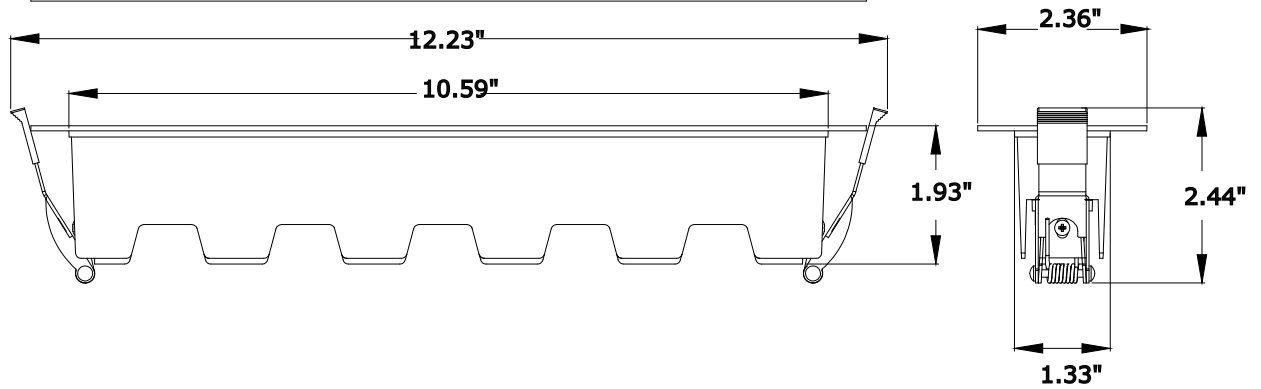

NCRP New Construction, Rough-in plate

OPTIONS

EM Integral Emergency Battery Pack

Product Dimensions

5 Head Trimmed

10 Head Trimmed

Product Dimensions

5 Head
Trimless