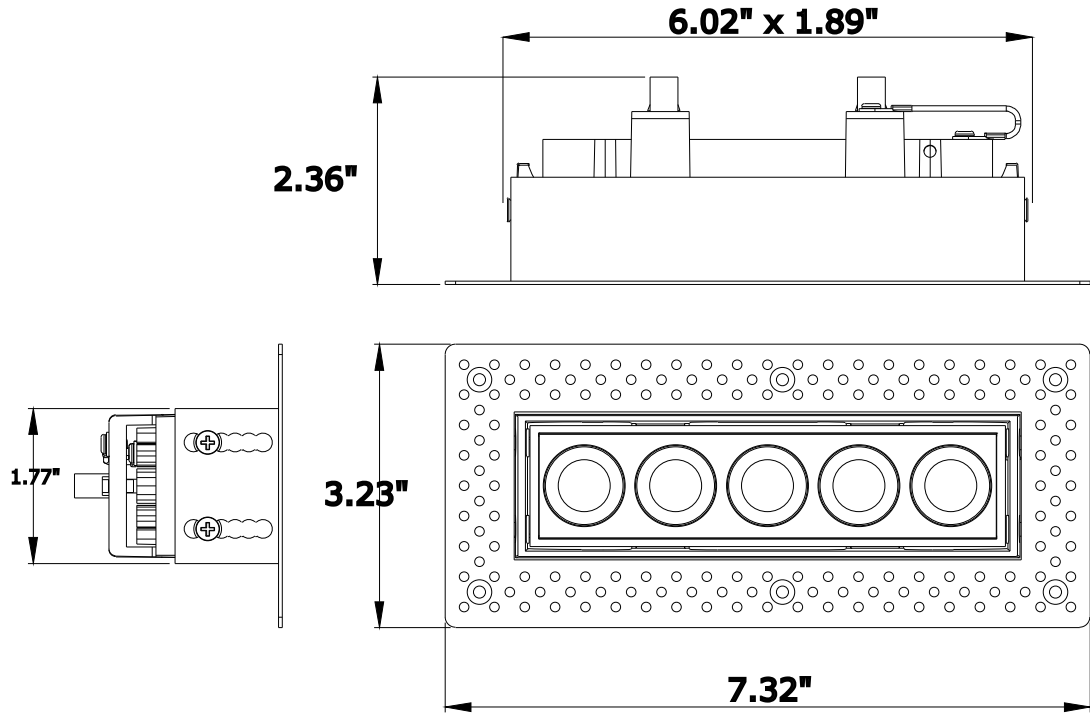

Aurora Linear Downlight

Technical Specification

Wattage	10w - 5 Head 18w - 10 Head
LPW	75
CCT	2700K,3000K,3500K,4000K,5000K 5CCT Selectable
CRI	90+ CRI
Dimming	Triac
Size	5 and 10 Head Options Available
Rating	Wet Location

NCRP New Construction, Rough-in plate

OPTIONS

EM Integral Emergency Battery Pack

Product Dimensions

5 Head Trimmed

10 Head Trimmed

Product Dimensions

5 Head
Trimless