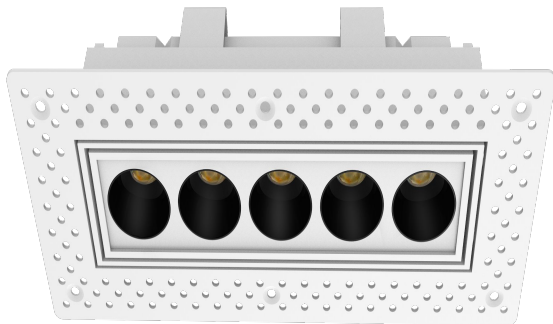

5 Head
Trimless
In White
Finish