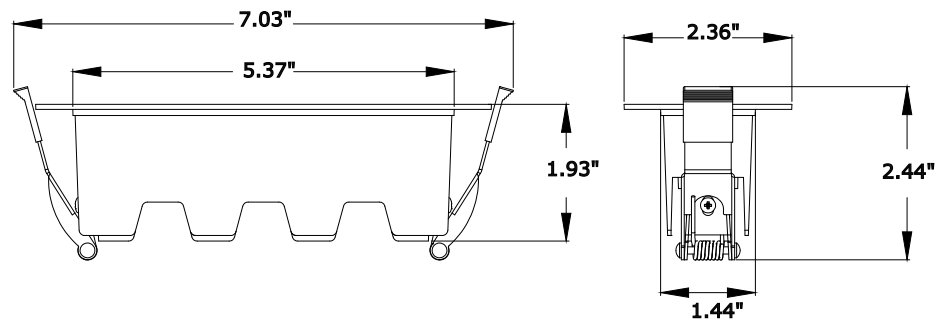

Aurora Linear Downlight

Technical Specification

Wattage	10w - 5 Head 18w - 10 Head
LPW	75
CCT	2700K,3000K,3500K,4000K,5000K 5CCT Selectable
CRI	90+ CRI
Dimming	Triac
Size	5 and 10 Head Options Available
Rating	Wet Location

NCRP New Construction, Rough-in plate

OPTIONS

EM Integral Emergency Battery Pack

Product Dimensions

5 Head Trimmed

10 Head Trimmed

Product Dimensions

5 Head
Trimless