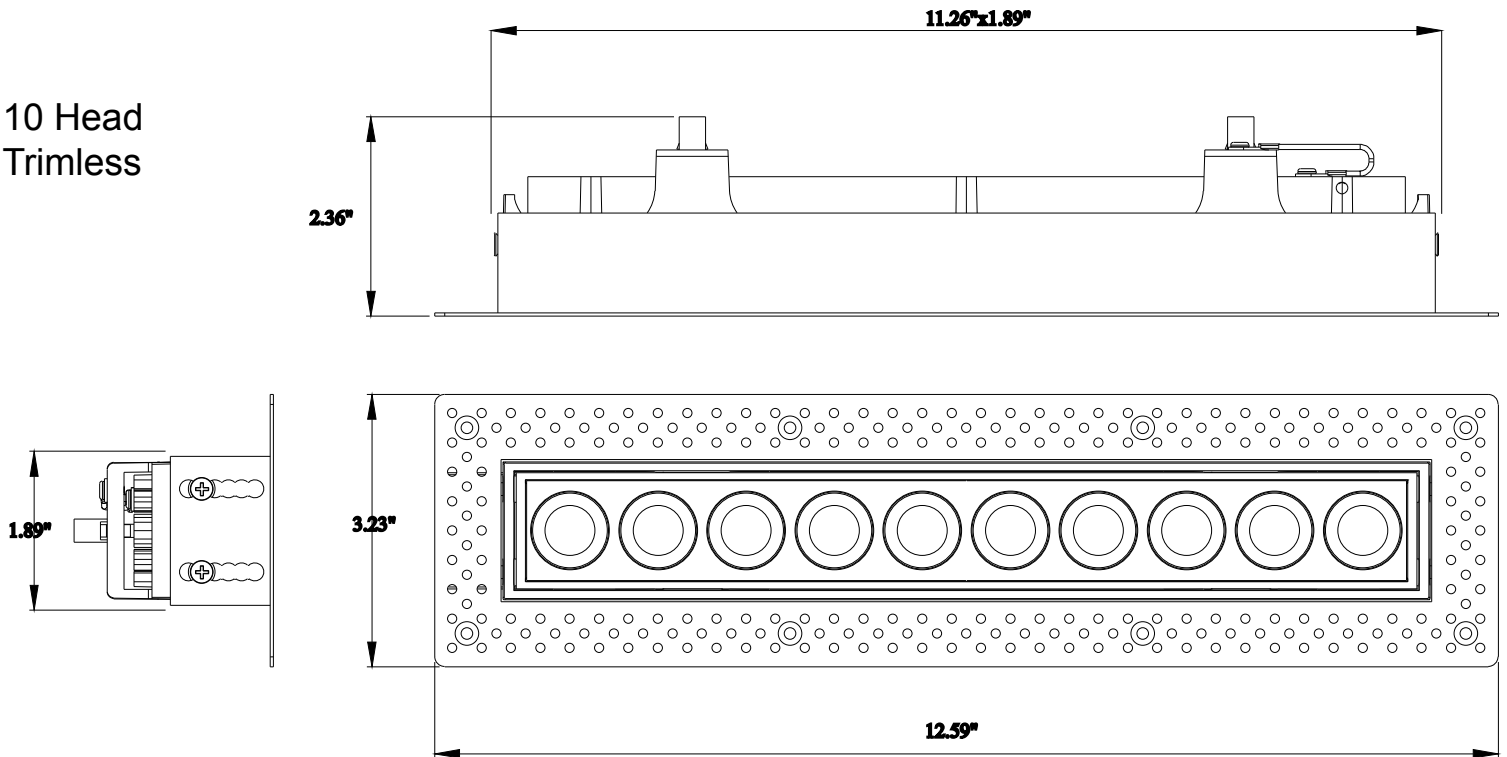

10 Head
Trimless