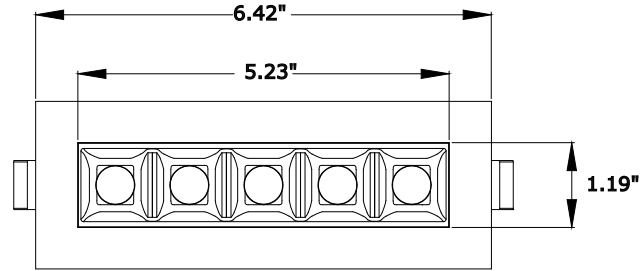

Aurora Linear Downlight

Technical Specification

Wattage	10w - 5 Head 18w - 10 Head
LPW	75
CCT	2700K,3000K,3500K,4000K,5000K 5CCT Selectable
CRI	90+ CRI
Dimming	Triac
Size	5 and 10 Head Options Available
Rating	Wet Location

Features

- Configurations: Modular 5-head or 10-head linear arrays.
- Mounting: Choice of Trimmed (labor-saving) or Trimless (seamless architectural) profiles.
- Optics: Fixed high-performance reflectors with a low-UGR anti-glare shield.
- Build: Premium die-cast aluminum housing for extended LED lifespan.
- Control: 100-277V AC input with Triac dimming capabilities.

Warranty

5-Year

Module Ordering Matrix

	SHAPE	CCT	TRIM	FINISH
DL-M				
	5 5 Head 10 10 Head	CCT 90 CRI 5CCT Selectable	T Trimmed TL Trimless	MW Matte White MB Matte Black

MOUNT

Blank No mounting pan required

NCRP New Construction, Rough-in plate

OPTIONS

EM Integral Emergency Battery Pack

Product Dimensions

5 Head Trimmed

10 Head Trimmed

Product Dimensions

5 Head
Trimless