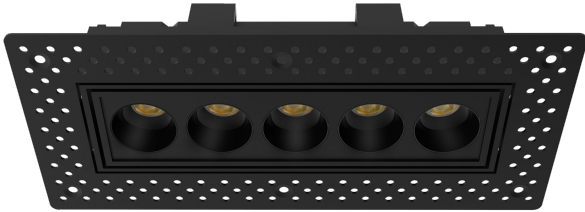

Trimless Product Photos

5 Head
Trimless
In Black
Finish