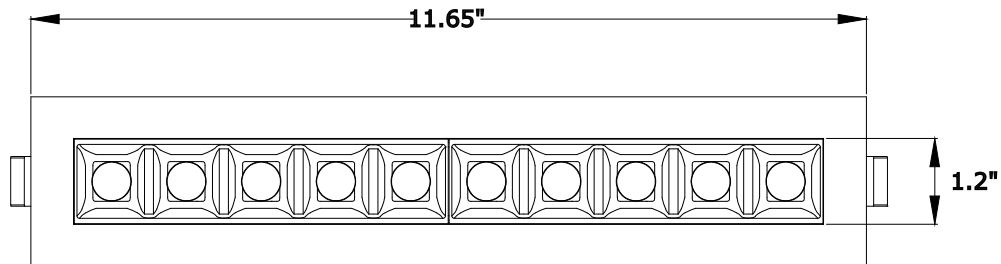

NCRP New Construction, Rough-in plate

OPTIONS

EM Integral Emergency Battery Pack

Product Dimensions

5 Head Trimmed

10 Head Trimmed

Product Dimensions

5 Head
Trimless